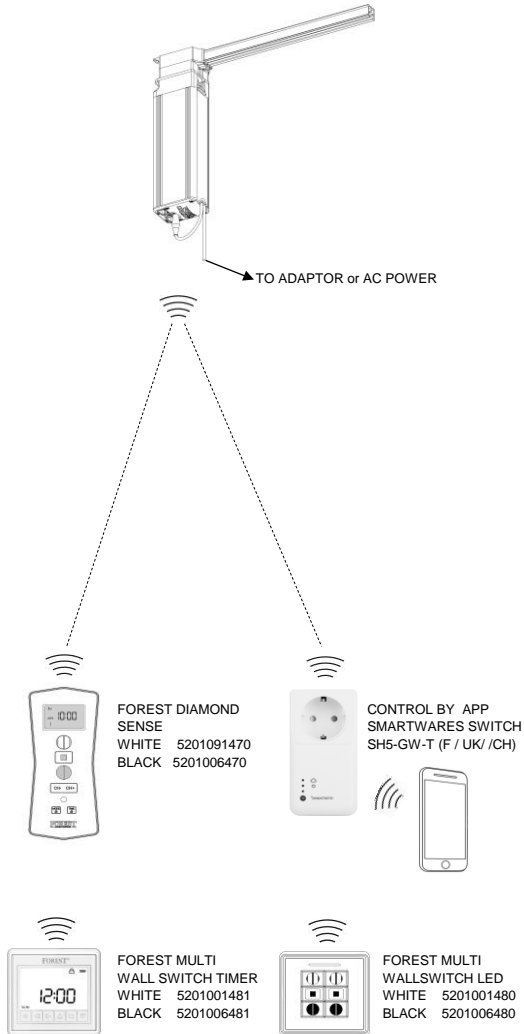

RF WIRELESS

MULTI / DIAMOND RF

Z-WAVE

Shuttle with internal Z-wave receiver
Shuttle L Z-wave (EU): 5232000002
Shuttle M Z-wave (EU): 5232000004
Shuttle M Z-wave (US): 5232000006
Shuttle L Z-wave (ANZ): 5232000007
Shuttle L Z-wave (IN): 5232000009

SOMFY RTS

IR WIRELESS

INFRA RED

WIRED

MECHANICAL SWITCH

HOME AUTOMATION