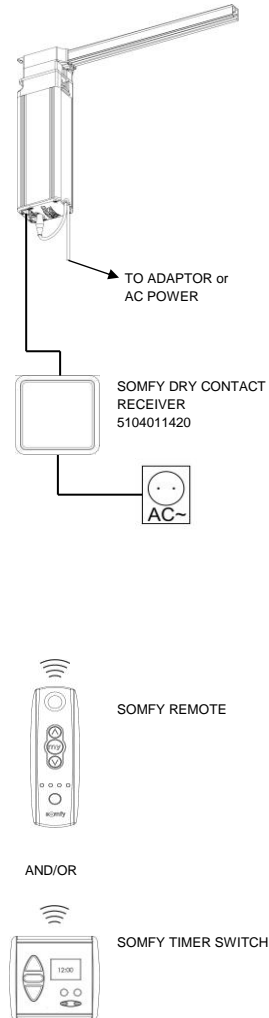

RF WIRELESS

MULTI / DIAMOND RF

Z-WAVE

Shuttle with internal Z-wave receiver
Shuttle L Z-wave (EU): 5232000002
Shuttle M Z-wave (EU): 5232000004
Shuttle M Z-wave (US): 5232000006
Shuttle L Z-wave (ANZ): 5232000007
Shuttle L Z-wave (IN): 5232000009

SOMFY RTS

IR WIRELESS

INFRA RED

WIRED

MECHANICAL SWITCH

HOME AUTOMATION