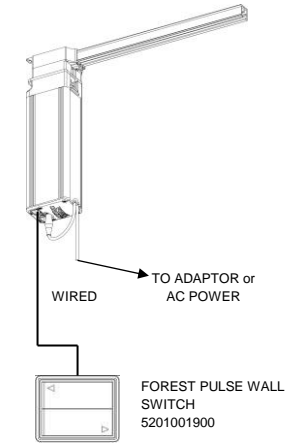

SOMFY RTS

IR WIRELESS

INFRA RED

WIRED

MECHANICAL SWITCH

HOME AUTOMATION