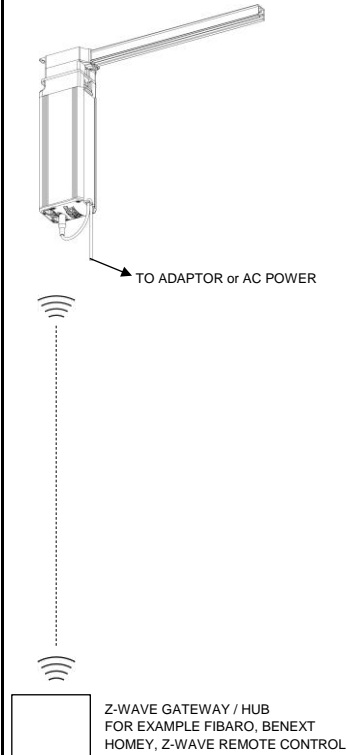

RF WIRELESS

MULTI / DIAMOND RF

Z-WAVE

Shuttle with internal Z-wave receiver
Shuttle L Z-wave (EU): 5232000002
Shuttle M Z-wave (EU): 5232000004
Shuttle M Z-wave (US): 5232000006
Shuttle L Z-wave (ANZ): 5232000007
Shuttle L Z-wave (IN): 5232000009

SOMFY RTS

IR WIRELESS

INFRA RED

WIRED

MECHANICAL SWITCH

HOME AUTOMATION